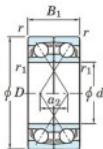

## Kogellager enkele rij 7006-DF-FY-JTEKT - 7006-DF-FY-JTEKT

<https://www.123kogellager.be/kogellager-behuizing/kogellager/enkele-rij/7006-df-fy-jtekt>

Boundary dimensions

Angular ball bearings Face to face (DF)

Bearing No.	Boundary dimensions (mm)					Basic load ratings (kN)		Fatigue load factor		Limiting speeds (min-1) Grease Lub.
	d	D	B	r (mm)	r1 (mm)	Cr	Cor	Cu	f0	
7006DF FY	30	55	26	1	-	29.5	20.2	1.2	-	11000