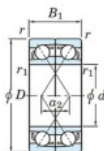

Kogellager enkele rij 7306-DF-FY-JTEKT - 7306-DF-FY-JTEKT

<https://www.123kogellager.be/kogellager-behuizing/kogellager/enkele-rij/7306-df-fy-jtekt>

Boundary dimensions

Angular ball bearings Face to face (DF)

Bearing No.	Boundary dimensions(mm)					Basic load ratings(kN)		Fatigue load limit(kN)	factor	Limiting speeds(min-1)
	d	D	B	r1(min)	r1(max)	Cr	Cor	Cu	f0	Grease lub.
7306DF FY	30	72	38	1.1	-	61.1	37.8	2.6	-	9200