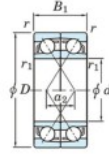

Kogellager enkele rij 7907-CDF-FY-JTEKT - 7907-CDF-FY-JTEKT

<https://www.123kogellager.be/kogellager-behuizing/kogellager/enkele-rij/7907-cdf-fy-jtekt>

Boundary dimensions

KOGELLAGER

Single row bearings Face to face (DF)

Bearing No.	Boundary dimensions (mm)					Basic load ratings (kN)		Fatigue load factor		Limiting speeds (min-1)
	d	D	B	r (min)	r1 (min)	Cr	Cor	f0	Grease lub.	
7907CDF FY	35	55	20	0.6	-	25.5	19.4	1.1	15.7	15000