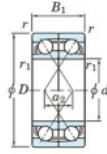

Kogellager enkele rij 7207-CDF-FY-JTEKT - 7207-CDF-FY-JTEKT

<https://www.123kogellager.be/kogellager-behuizing/kogellager/enkele-rij/7207-cdf-fy-jtekt>

Boundary dimensions

Two ball bearings Face to face (FF)

Bearing No.	Boundary dimensions (mm)					Basic load ratings (kN)		Fatigue load limit (kN) C ₁₀	factor f ₀	Limiting speeds (min ⁻¹) Grease lub.
	d	D	B	r1 (min)	r1 (min)	C _r	C _{0r}			
7207CDF FY	35	72	34	1.1	-	61.7	40.2	2.75	14	12000