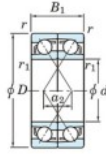

Kogellager enkele rij 7908-CDF-JTEKT - 7908-CDF-JTEKT

<https://www.123kogellager.be/kogellager-behuizing/kogellager/enkele-rij/7908-cdf-jtekt>

Boundary dimensions

Single ball bearings Face to face (FF)

Bearing No.	Boundary dimensions(mm)					Basic load ratings(kN)		Fatigue load factor		Limiting speeds(min-1)
	d	D	B	r1(mm)	r1(mm)	Cr	Cor	f0	f0	Grease lub.
7908CDF FY	40	62	24	0.6	-	32	24.9	1.4	15.7	13000