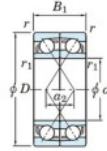

## Kogellager enkele rij 7008-BDF-FY-JTEKT - 7008-BDF-FY-JTEKT

<https://www.123kogellager.be/kogellager-behuizing/kogellager/enkele-rij/7008-bdf-fy-jtekt>

Boundary dimensions

Figure 10: Bearings Face to face (DF)

| Bearing No. | Boundary dimensions(mm) |    |    |        |         | Basic load ratings(kN) |      | Fatigue load factor |    | Limiting speeds(min-1) |
|-------------|-------------------------|----|----|--------|---------|------------------------|------|---------------------|----|------------------------|
|             | d                       | D  | B  | r (mm) | r1 (mm) | Cr                     | Cor  | Cu                  | f0 | Grease lub.            |
| 7008BDF FY  | 40                      | 68 | 30 | 1      | -       | 34.2                   | 26.4 | 1.45                | -  | 6600                   |