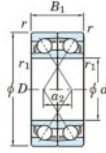

Kogellager enkele rij 7910-CDF-FY-JTEKT - 7910-CDF-FY-JTEKT

<https://www.123kogellager.be/kogellager-behuizing/kogellager/enkele-rij/7910-cdf-fy-jtekt>

Boundary dimensions

Angular ball bearings Face to face (DF)

Bearing No.	Boundary dimensions(mm)				Basic load ratings(kN)		Fatigue load limit(kN)	factor	Limiting speeds(min-1)
	d	D	B	r1(min)	r1(max)	Cr			
7910CDF FY	50	72	24	0.6	-	35.4	31.4	1.7	16.2 Grease lub.