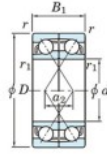

Kogellager enkele rij HAR-010-CDF-JTEKT - HAR-010-CDF-JTEKT

<https://www.123kogellager.be/kogellager-behuizing/kogellager/enkele-rij/har-010-cdf-jtekt>

Boundary dimensions

Angular ball bearings Face to face (DF)

Bearing No.	Boundary dimensions(mm)					Basic load ratings(kN)		Fatigue load limit(kN)	factor	Limiting speeds(min-1)
	d	D	B	r (mm)	r1 (mm)	Cr	Cor	Cu	f0	Grease lub.
HAR010CDF	50	80	32	1	-	-	15.7	-	8.4	14000