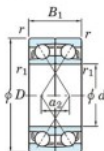

## Kogellager enkele rij 7010-DF-FY-JTEKT - 7010-DF-FY-JTEKT

<https://www.123kogellager.be/kogellager-behuizing/kogellager/enkele-rij/7010-df-fy-jtekt>

Boundary dimensions

Angular ball bearings Face to face (DF)

Bearing No.	Boundary dimensions(mm)					Basic load ratings(kN)		Fatigue load limit(kN)	factor	Limiting speeds(min-1)
	d	D	B	r1(min)	r1(max)	Cr	Cor			
7010DF FY	50	80	32	1	-	48	40.2	2.2	-	7300