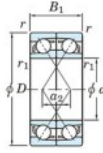

Kogellager enkele rij 7210-CDF-FY-JTEKT - 7210-CDF-FY-JTEKT

<https://www.123kogellager.be/kogellager-behuizing/kogellager/enkele-rij/7210-cdf-fy-jtekt>

Boundary dimensions

Angular ball bearings Face to face (DF)

Bearing No.	Boundary dimensions(mm)					Basic load ratings(kN)		Fatigue load factor		Limiting speeds(min-1)
	d	D	B	r1(min)	r1(max)	Cr	Cor	f0	f0	Grease Lub.
7210CDF FY	50	90	40	1.1	-	86.9	63.6	4.1	14.6	9400