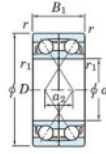

Kogellager enkele rij 7410-BDF-FY-JTEKT - 7410-BDF-FY-JTEKT

<https://www.123kogellager.be/kogellager-behuizing/kogellager/enkele-rij/7410-bdf-fy-jtekt>

Boundary dimensions

Single ball bearings Face to face (FF)

Bearing No.	Boundary dimensions(mm)					Basic load ratings(kN)		Fatigue load factor		Limiting speeds(min-1)
	d	D	B	r1(min)	r1(max)	Cr	C0r	Cu	f0	Grease lub.
7410BDF FY	50	130	62	2.1	-	183	121	8.45	-	3300