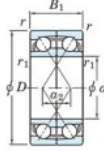

Kogellager enkele rij 7311-DF-FY-JTEKT - 7311-DF-FY-JTEKT

<https://www.123kogellager.be/kogellager-behuizing/kogellager/enkele-rij/7311-df-fy-jtekt>

Boundary dimensions

Angular ball bearings Face to face (FF)

| Bearing No. | Boundary dimensions (mm) | | | | | Basic load ratings (kN) | | Fatigue load limit (kN) | factor | Limiting speeds (min-1) |
|-------------|--------------------------|-----|----|---------|----------|-------------------------|-----|-------------------------|--------|-------------------------|
| | d | D | B | r (min) | r1 (min) | Cr | Cor | | | |
| 7311DF FY | 55 | 120 | 58 | 2 | - | 164 | 113 | 7.9 | - | 5400 |