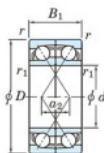

Kogellager enkele rij 7311-CDF-FY-JTEKT - 7311-CDF-FY-JTEKT

<https://www.123kogellager.be/kogellager-behuizing/kogellager/enkele-rij/7311-cdf-fy-jtekt>

Boundary dimensions

Angular ball bearings Face to face (DF)

Bearing No.	Boundary dimensions (mm)					Basic load ratings (kN)		Fatigue load factor		Limiting speeds (min ⁻¹)
	d	D	B	r (min)	r1 (min)	Cr	Cor	f0	f0	Grease lub.
7311DF FY	55	120	58	2	-	164	113	7.9	-	5400