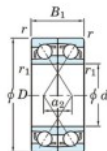

## Kogellager enkele rij 7411-BDF-FY-JTEKT - 7411-BDF-FY-JTEKT

<https://www.123kogellager.be/kogellager-behuizing/kogellager/enkele-rij/7411-bdf-fy-jtekt>

Boundary dimensions

Single row bearings Face to face (FF)

Bearing No.	Boundary dimensions (mm)					Basic load ratings (kN)		Fatigue load factor		Limiting speeds (min <sup>-1</sup> )
	d	D	B	r (min)	r1 (min)	Cr	Cor	Cu	f0	Grease lub.
7411BDF FY	55	140	66	2.1	-	224	153	11	-	3000