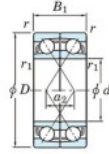

Kogellager enkele rij 7411-DF-FY-JTEKT - 7411-DF-FY-JTEKT

<https://www.123kogellager.be/kogellager-behuizing/kogellager/enkele-rij/7411-df-fy-jtekt>

Boundary dimensions

Single ball bearings Face to face (DF)

Bearing No.	Boundary dimensions(mm)					Basic load ratings(kN)		Fatigue load limit(kN)	factor	Limiting speeds(min-1)
	d	D	B	r1(mm)	r2(mm)	Cr	Cor	C0	f0	Grease lub.
7411DF FY	55	140	66	2.1	-	241	165	12.8	-	3500