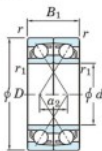

Kogellager enkele rij 7012-CDF-FY-JTEKT - 7012-CDF-FY-JTEKT

<https://www.123kogellager.be/kogellager-behuizing/kogellager/enkele-rij/7012-cdf-fy-jtekt>

Boundary dimensions

Angular ball bearings Face to face (FF)

Bearing No.	Boundary dimensions(mm)					Basic load ratings(kN)				Fatigue load factor		Limiting speeds(min-1)
	d	D	B	r (min)	r1 (min)	Cr	Cor	Cu	F0	F0 Grease Lub.		
7012CDF FY	60	95	36	1.1	-	71.2	61.3	3.5	15.7		8500	