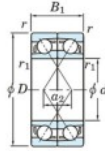

Kogellager enkele rij 7212-BDF-FY-JTEKT - 7212-BDF-FY-JTEKT

<https://www.123kogellager.be/kogellager-behuizing/kogellager/enkele-rij/7212-bdf-fy-jtekt>

Boundary dimensions

Angular ball bearings Face to face (FF)

Bearing No.	Boundary dimensions(mm)					Basic load ratings(kN)		Fatigue load factor		Limiting speeds(min-1)
	d	D	B	r1(min)	r1(max)	Cr	Cor	Cu	f0	Grease lub.
7212BDF FY	60	110	44	1.5	-	108	83.3	4.9	-	4100