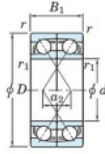

Kogellager enkele rij 7312-CDF-FY-JTEKT - 7312-CDF-FY-JTEKT

<https://www.123kogellager.be/kogellager-behuizing/kogellager/enkele-rij/7312-cdf-fy-jtekt>

Boundary dimensions

Two ball bearings Face to face (FF)

Bearing No.	Boundary dimensions(mm)					Basic load ratings(kN)		Fatigue load factor		Limiting speeds(min-1)
	d	D	B	r1(min)	r1(max)	Cr	C0r	Ca	f0	Grease lub.
7312CDF FY	60	130	62	2.1	-	201	141	10.5	13.4	6800