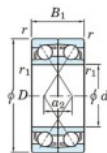

Kogellager enkele rij 7013-DF-FY-JTEKT - 7013-DF-FY-JTEKT

<https://www.123kogellager.be/kogellager-behuizing/kogellager/enkele-rij/7013-df-fy-jtekt>

Boundary dimensions

Single row bearings Face to face (FF)

Bearing No.	Boundary dimensions(mm)					Basic load ratings(kN)		Fatigue load factor		Limiting speeds(min-1)
	d	D	B	r1(min)	r1(max)	Cr	Cor	Ca	f0	Grease lub.
7013BDF FY	65	100	36	1.1	-	61.2	56.6	2.95	-	4300