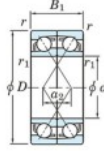

Kogellager enkele rij 7213-CDF-FY-JTEKT - 7213-CDF-FY-JTEKT

<https://www.123kogellager.be/kogellager-behuizing/kogellager/enkele-rij/7213-cdf-fy-jtekt>

Boundary dimensions

Single ball bearings Face to face (FF)

| Bearing No. | Boundary dimensions(mm) | | | | | Basic load ratings(kN) | | Fatigue load factor | | Limiting speeds(min-1) |
|-------------|-------------------------|-----|----|---------|---------|------------------------|-----|---------------------|------|------------------------|
| | d | D | B | r1(min) | r1(max) | Cr | Cor | Ca | f0 | Grease lub. |
| 7213CDF FY | 65 | 120 | 46 | 1.5 | - | 148 | 117 | 7.6 | 14.6 | 7100 |