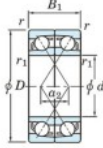

## Kogellager enkele rij HAR-014-CDF-JTEKT - HAR-014-CDF-JTEKT

<https://www.123kogellager.be/kogellager-behuizing/kogellager/enkele-rij/har-014-cdf-jtekt>

Boundary dimensions

Single row bearings Face to face (DF)

Bearing No.	Boundary dimensions(mm)				Basic load ratings(kN)		Fatigue load factor		Limiting speeds(min-1)	
	d	D	B	r (mm)	Cr	C0r	Cu	f0	Grease Lub.	
HAR014CDF	70	110	40	1.1	-	-	30.9	-	8.4	9800