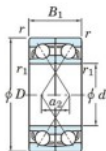

## Kogellager enkele rij 7414-BDF-FY-JTEKT - 7414-BDF-FY-JTEKT

<https://www.123kogellager.be/kogellager-behuizing/kogellager/enkele-rij/7414-bdf-fy-jtekt>

Boundary dimensions

(Single row) bearings Face to face (FF)

Bearing No.	Boundary dimensions (mm)					Basic load ratings (kN)		Fatigue load limit (kN)	factor	Limiting speeds (min <sup>-1</sup> )
	d	D	B	r (min)	r1 (min)	C <sub>r</sub>	C <sub>0r</sub>	C <sub>u</sub>	f <sub>0</sub>	Grease lub.
7414BDF FY	70	180	84	3	-	301	237	10.9	-	2300