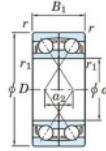

Kogellager enkele rij 7215-CDF-FY-JTEKT - 7215-CDF-FY-JTEKT

<https://www.123kogellager.be/kogellager-behuizing/kogellager/enkele-rij/7215-cdf-fy-jtekt>

Boundary dimensions

Wider ball bearings Face to face (FF)

Bearing No.	Boundary dimensions(mm)					Basic load ratings(kN)		Fatigue load factor		Limiting speeds(min-1)
	d	D	B	r1(min)	r1(max)	Cr	Cor	CU	FO	Grease lub.
7215CDF FY	75	130	50	1.5	-	175	141	8.95	14.6	6400