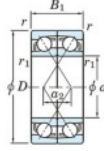

Kogellager enkele rij HAR-916-CDF-JTEKT - HAR-916-CDF-JTEKT

<https://www.123kogellager.be/kogellager-behuizing/kogellager/enkele-rij/har-916-cdf-jtekt>

Boundary dimensions

Angular bearings Face to face (FF)

Bearing No.	Boundary dimensions(mm)					Basic load ratings(kN)		Fatigue	load	factor	Limiting
	d	D	B	r1(min)	r1(max)	Cr	Cor	limit(kN)	Co	F0	speeds(min-1)
HAR916CDF	80	110	32	1	-	-	23.9	-	8.8	9300	Grease lub.