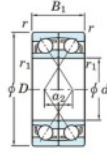

Kogellager enkele rij 7216-DF-FY-JTEKT - 7216-DF-FY-JTEKT

<https://www.123kogellager.be/kogellager-behuizing/kogellager/enkele-rij/7216-df-fy-jtekt>

Boundary dimensions

Single ball bearings Face to face (FF)

Bearing No.	Boundary dimensions(mm)					Basic load ratings(kN)		Fatigue load limit(kN)	factor	Limiting speeds(min-1)
	d	D	B	r (min)	r1 (min)	Cr	Cor	Col	f0	Grease lub.
7216DF FY	80	140	52	2	-	173	143	8.25	-	4300