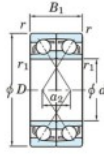

Kogellager enkele rij 7316-BDF-FY-JTEKT - 7316-BDF-FY-JTEKT

<https://www.123kogellager.be/kogellager-behuizing/kogellager/enkele-rij/7316-bdf-fy-jtekt>

Boundary dimensions

Single ball bearings Face to face (FF)

Bearing No.	Boundary dimensions(mm)					Basic load ratings(kN)		Fatigue	load	factor	Limiting
	d	D	B	r1(min)	r1(max)	Cr	Cor	limit(kN)	f0	Grease Lub.	speeds(min-1)
7316BDF FY	80	170	78	2.1	-	259	200	11.6	-	-	2800