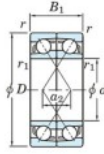

Kogellager enkele rij 7316-DF-FY-JTEKT - 7316-DF-FY-JTEKT

<https://www.123kogellager.be/kogellager-behuizing/kogellager/enkele-rij/7316-df-fy-jtekt>

Boundary dimensions

Angular contact bearings Face to face (DF)

Bearing No.	Boundary dimensions (mm)					Basic load ratings (kN)		Fatigue load factor		Limiting speeds (min ⁻¹)
	d	D	B	r (min)	r1 (min)	Cr	Cor	Cu	f0	Grease lub.
7316DF FY	80	170	78	2.1	-	282	218	13.5	-	3800