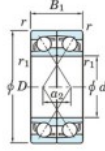

## Kogellager enkele rij HAR-917-CDF-JTEKT - HAR-917-CDF-JTEKT

<https://www.123kogellager.be/kogellager-behuizing/kogellager/enkele-rij/har-917-cdf-jtekt>

Boundary dimensions

Angular ball bearings Face to face (FF)

Bearing No.	Boundary dimensions(mm)				Basic load ratings(kN)		Fatigue load limit(kN)	factor	Limiting speeds(min-1)
	d	D	B	r (mm)	Cr	C0r	Cu	70 Grease lub.	
HAR917CDF	85	120	36	1.1	-	-	28.4	8.7	8200