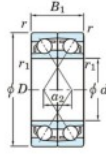

Kogellager enkele rij 7017-BDF-FY-JTEKT - 7017-BDF-FY-JTEKT

<https://www.123kogellager.be/kogellager-behuizing/kogellager/enkele-rij/7017-bdf-fy-jtekt>

Boundary dimensions

Single row bearings Face to face (DF)

Bearing No.	Boundary dimensions (mm)					Basic load ratings (kN)		Fatigue load limit (kN)	factor	Limiting speeds (min-1)
	d	D	B	r (min)	r1 (min)	Cr	Cor	Cur	f0	Grease lub.
7017BDF FY	85	130	44	1.1	-	99.2	96.7	4.85	-	3300