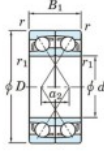

Kogellager enkele rij 7217-BDF-FY-JTEKT - 7217-BDF-FY-JTEKT

<https://www.123kogellager.be/kogellager-behuizing/kogellager/enkele-rij/7217-bdf-fy-jtekt>

Boundary dimensions

(Single row bearings Face to face (FF))

Bearing No.	Boundary dimensions(mm)					Basic load ratings(kN)		Fatigue load limit(kN)	factor	Limiting speeds(min-1)
	d	D	B	r1(min)	r1(max)	Cr	Cor	Co	f0	Grease lub.
7217BDF FY	85	150	56	2	-	181	152	8,15	-	3000