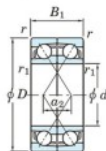

Kogellager enkele rij 7317-DF-FY-JTEKT - 7317-DF-FY-JTEKT

<https://www.123kogellager.be/kogellager-behuizing/kogellager/enkele-rij/7317-df-fy-jtekt>

Boundary dimensions

Angular ball bearings Face to face (DF)

Bearing No.	Boundary dimensions (mm)					Basic load ratings (kN)		Fatigue load limit (kN)		Factor	Limiting speeds (min-1)
	d	D	B	r1 (min)	r2 (min)	Cr	Cor	C0	Grease lub.		
7317DF FY	85	180	82	3	-	304	243	14.6	-	-	3500