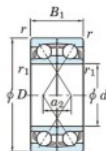

Kogellager enkele rij 7319-DF-FY-JTEKT - 7319-DF-FY-JTEKT

<https://www.123kogellager.be/kogellager-behuizing/kogellager/enkele-rij/7319-df-fy-jtekt>

Boundary dimensions

Regular ball bearings Face to face (FF)

Bearing No.	Boundary dimensions (mm)					Basic load ratings (kN)		Fatigue load factor		Limiting speeds (min-1)
	d	D	B	r1 (min)	r1 (max)	Cr	Cor	f0	f0	Grease lub.
7319DF FY	95	200	90	3	-	350	298	12.7	-	3200