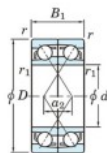

Kogellager enkele rij HAR-920-CDF-JTEKT - HAR-920-CDF-JTEKT

<https://www.123kogellager.be/kogellager-behuizing/kogellager/enkele-rij/har-920-cdf-jtekt>

Boundary dimensions

Single row bearings Face to face (FF)

Bearing No.	Boundary dimensions(mm)					Basic load ratings(kN)		Fatigue load factor		Limiting speeds(min-1)
	d	D	B	r1(min)	r1(max)	Cr	Cor	C0r	f0	Grease lub.
HAR920CDF	100	140	40	1.1	-	-	43.5	-	8.7	7000