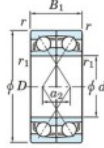

Kogellager enkele rij 7220-DF-FY-JTEKT - 7220-DF-FY-JTEKT

<https://www.123kogellager.be/kogellager-behuizing/kogellager/enkele-rij/7220-df-fy-jtekt>

Boundary dimensions

Profile of bearings Face to face (DF)

Bearing No.	Boundary dimensions (mm)					Basic load ratings (kN)		Fatigue load factor		Limiting speeds (min-1)
	d	D	B	r1 (min)	r1 (max)	Cr	C0r	Cu	f0	Grease lub.
7220DF FY	100	180	68	2.1	-	279	235	12.2	-	3300