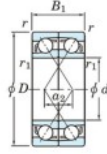

## Kogellager enkele rij 7320-DF-FY-JTEKT - 7320-DF-FY-JTEKT

<https://www.123kogellager.be/kogellager-behuizing/kogellager/enkele-rij/7320-df-fy-jtekt>

Boundary dimensions

Single row bearings Face to face (FF)

Bearing No.	Boundary dimensions(mm)					Basic load ratings(kN)		Fatigue load limit(kN) C <sub>0</sub>	factor f <sub>0</sub>	Limiting speeds(min-1) Grease lub.
	d	D	B	r (min)	r1 (min)	C <sub>r</sub>	C <sub>0r</sub>			
7320DF FY	100	215	94	3	-	373	323	13.2	-	2900