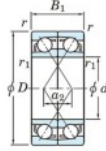

Kogellager enkele rij 7320-CDF-FY-JTEKT - 7320-CDF-FY-JTEKT

<https://www.123kogellager.be/kogellager-behuizing/kogellager/enkele-rij/7320-cdf-fy-jtekt>

Boundary dimensions

Single ball bearings Face to face (FF)

Bearing No.	Boundary dimensions (mm)					Basic load ratings (kN)		Fatigue load factor		Limiting speeds (min-1)
	d	D	B	r (min)	r1 (min)	Cr	Cor	f0	f0	Grease lub.
7320CDF FY	100	215	94	3	-	400	346	14.2	13.4	4000