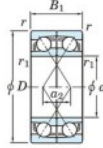

Kogellager enkele rij 7921-CDF-FY-JTEKT - 7921-CDF-FY-JTEKT

<https://www.123kogellager.be/kogellager-behuizing/kogellager/enkele-rij/7921-cdf-fy-jtekt>

Boundary dimensions

Angular ball bearings Face to face (DF)

Bearing No.	Boundary dimensions (mm)					Basic load ratings (kN)				Fatigue load factor		Limiting speeds (min-1)
	d	D	B	r (min)	r1 (min)	Cr	C0r	lim (kN)	Cu	P0	Grease lub.	
7921CDF FY	105	145	40	1.1	-	115	123	5.75	16.4	5300		