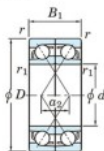

Kogellager enkele rij 7321-DF-FY-JTEKT - 7321-DF-FY-JTEKT

<https://www.123kogellager.be/kogellager-behuizing/kogellager/enkele-rij/7321-df-fy-jtekt>

Boundary dimensions

Angular contact bearings Face to face (DF)

Bearing No.	Boundary dimensions (mm)					Basic load ratings (kN)		Fatigue load factor		Limiting speeds (min ⁻¹)
	d	D	B	r (min)	r1 (min)	Cr	Cor	Cu	f0	Grease lub.
7321DF FY	105	225	98	3	-	422	386	15.5	-	2800