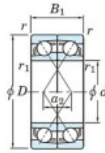

Kogellager enkele rij 7322-DF-FY-JTEKT - 7322-DF-FY-JTEKT

<https://www.123kogellager.be/kogellager-behuizing/kogellager/enkele-rij/7322-df-fy-jtekt>

Boundary dimensions

For single row bearings Face to face (DF)

| Bearing No. | Boundary dimensions(mm) | | | | | Basic load ratings(kN) | | Fatigue load limit(kN) | factor | Limiting speeds(min-1) |
|-------------|-------------------------|-----|-----|---------|---------|------------------------|-----|------------------------|--------|------------------------|
| | d | D | B | r1(min) | r1(max) | Cr | Cor | Ca | f0 | Grease lub. |
| 7322DF FY | 110 | 240 | 100 | 3 | - | 472 | 452 | 17.5 | - | 2600 |