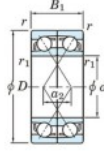

Kogellager enkele rij 7322-CDF-FY-JTEKT - 7322-CDF-FY-JTEKT

<https://www.123kogellager.be/kogellager-behuizing/kogellager/enkele-rij/7322-cdf-fy-jtekt>

Boundary dimensions

Single row bearings Face to face (FF)

Bearing No.	Boundary dimensions(mm)					Basic load ratings(kN)		Fatigue load factor		Limiting speeds(min-1)
	d	D	B	r1(min)	r1(max)	Cr	Cor	Cu	f0	Grease lub.
7322CDF FY	110	240	100	3	-	505	484	18.8	13.4	3500