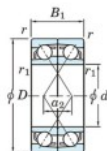

Kogellager enkele rij 7924-CDF-FY-JTEKT - 7924-CDF-FY-JTEKT

<https://www.123kogellager.be/kogellager-behuizing/kogellager/enkele-rij/7924-cdf-fy-jtekt>

Boundary dimensions

Rolling bearings Face to face (FF)

Bearing No.	Boundary dimensions (mm)					Basic load ratings (kN)		Fatigue load factor		Limiting speeds (min-1)
	d	D	B	r (min)	r1 (min)	C _r	C _{0r}	C _u	P ₀	Grease lub.
7924CDF FY	120	165	44	1.1	-	146	162	7.1	16.5	4700