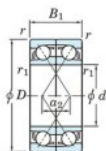

Kogellager enkele rij HAR-024-CDF-JTEKT - HAR-024-CDF-JTEKT

<https://www.123kogellager.be/kogellager-behuizing/kogellager/enkele-rij/har-024-cdf-jtekt>

Boundary dimensions

Angular ball bearings Face to face (FF)

Bearing No.	Boundary dimensions(mm)					Basic load ratings(kN)		Fatigue load factor		Limiting speeds(min-1)
	d	D	B	r (mm)	r1 (mm)	Cr	C0r	Cu	f0	Grease lub.
HAR024CDF	120	180	56	2	-	-	79.9	-	8.5	5600

PRODUCTKENMERKEN