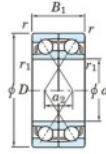

## Kogellager enkele rij 7024-BDF-FY-JTEKT - 7024-BDF-FY-JTEKT

<https://www.123kogellager.be/kogellager-behuizing/kogellager/enkele-rij/7024-bdf-fy-jtekt>

Boundary dimensions

Single ball bearings Face to face (FF)

Bearing No.	Boundary dimensions(mm)					Basic load ratings(kN)		Fatigue load factor		Limiting speeds(min-1)
	d	D	B	r1(min)	r1(max)	Cr	Cor	f0	Grease lub.	
7024BDF FY	120	180	56	2	-	176	186	7.85	-	2300