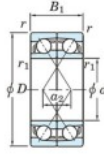

## Kogellager enkele rij 7224-BDF-FY-JTEKT - 7224-BDF-FY-JTEKT

<https://www.123kogellager.be/kogellager-behuizing/kogellager/enkele-rij/7224-bdf-fy-jtekt>

Boundary dimensions

Angular ball bearings Face to face (DF)

Bearing No.	Boundary dimensions (mm)					Basic load ratings (kN)		Fatigue load limit (kN)	factor f0	Limiting speeds (min-1)
	d	D	B	r (min)	r1 (min)	Cr	Cor			
7224BDF FY	120	215	80	2.1	-	321	302	13.6	-	2100