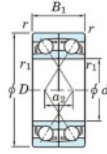

Kogellager enkele rij 7224-DF-FY-JTEKT - 7224-DF-FY-JTEKT

<https://www.123kogellager.be/kogellager-behuizing/kogellager/enkele-rij/7224-df-fy-jtekt>

Boundary dimensions

Single ball bearings Face to face (FF)

Bearing No.	Boundary dimensions(mm)					Basic load ratings(kN)		Fatigue load factor		Limiting speeds(min-1)
	d	D	B	r (min)	r1 (min)	Cr	Cor	Cu	f0	Grease lub.
7224DF FY	120	215	80	2.1	-	354	332	15,7	-	2700