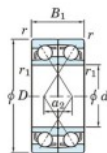

Kogellager enkele rij 7324-DF-FY-JTEKT - 7324-DF-FY-JTEKT

<https://www.123kogellager.be/kogellager-behuizing/kogellager/enkele-rij/7324-df-fy-jtekt>

Boundary dimensions

Single row bearings Face to face (FF)

Bearing No.	Boundary dimensions (mm)					Basic load ratings (kN)		Fatigue load factor		Limiting speeds (min-1)
	d	D	B	r1 (min)	r2 (min)	Cr	C0r	f0	Grease lub.	
7324DF FY	120	260	110	3	-	500	504	18.9	-	2400