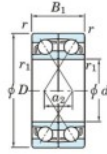

## Kogellager enkele rij 7026-CDF-FY-JTEKT - 7026-CDF-FY-JTEKT

<https://www.123kogellager.be/kogellager-behuizing/kogellager/enkele-rij/7026-cdf-fy-jtekt>

Boundary dimensions

Single ball bearings Face to face (DF)

Bearing No.	Boundary dimensions (mm)					Basic load ratings (kN)		Fatigue load factor		Limiting speeds (min <sup>-1</sup> )
	d	D	B	r (mm)	r1 (mm)	Cr	Cor	f0	Grease lub.	
7026CDF FY	130	200	66	2	-	262	274	11.9	15.9	3900