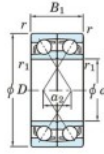

## Kogellager enkele rij 7226-BDF-FY-JTEKT - 7226-BDF-FY-JTEKT

<https://www.123kogellager.be/kogellager-behuizing/kogellager/enkele-rij/7226-bdf-fy-jtekt>

Boundary dimensions

Single row bearings Face to face (DF)

Bearing No.	Boundary dimensions (mm)					Basic load ratings (kN)		Fatigue load limit (kN)	factor	Limiting speeds (min <sup>-1</sup> )
	d	D	B	r (min)	r1 (min)	C <sub>r</sub>	C <sub>0r</sub>	C <sub>u</sub>	f <sub>0</sub>	Grease lub.
7226BDF FY	130	230	80	3	-	360	360	13.9	-	1900