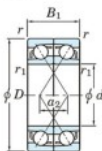

Kogellager enkele rij 7326-CDF-FY-JTEKT - 7326-CDF-FY-JTEKT

<https://www.123kogellager.be/kogellager-behuizing/kogellager/enkele-rij/7326-cdf-fy-jtekt>

Boundary dimensions

Single row bearings Face to face (FF)

Bearing No.	Boundary dimensions (mm)					Basic load ratings (kN)		Fatigue load factor		Limiting speeds (min ⁻¹)
	d	D	B	r (min)	r1 (min)	C _r	C _{0r}	f ₀	Grease lub.	
7326CDF FY	130	280	116	4	-	597	629	22.7	13.7	3000