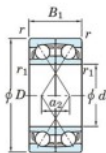

## Kogellager enkele rij 7232-BDF-FY-JTEKT - 7232-BDF-FY-JTEKT

<https://www.123kogellager.be/kogellager-behuizing/kogellager/enkele-rij/7232-bdf-fy-jtekt>

Boundary dimensions

Ball bearings Face to face (FF)

| Bearing No. | Boundary dimensions (mm) |     |    |         |          | Basic load ratings (kN) |                 | Fatigue load limit (kN)<br>C <sub>10</sub> | factor<br>f <sub>0</sub> | Limiting speeds (min <sup>-1</sup> )<br>Grease lub. |
|-------------|--------------------------|-----|----|---------|----------|-------------------------|-----------------|--|--------------------------|---|
|             | d                        | D   | B  | r (min) | r1 (min) | C <sub>r</sub>          | C <sub>0r</sub> |  |                          |   |
| 7232BDF FY  | 160                      | 290 | 96 | 3       | -        | 482                     | 557             | 19.2                                       | -                        | 1500  |